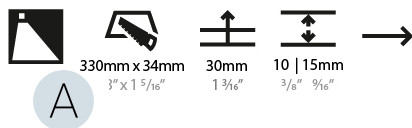

GENERAL

Series: Delight
Subseries: Delight String Step
Brand: Prolicht
Division: Architectural
Mounting Type: Recessed
Mounting Location: Wall
Subcategory: Step Light

PHYSICAL

Shape: Rectangle
Length (mm): 340
Length (in): 13 3/8
Height (mm): 40
Depth (mm): 27
Height (in): 1 9/16
Depth (in): 1 1/16
Ceiling Thickness (mm): 10 / 12 / 15
Ceiling Thickness (in): 3/8 or 1/2 or 9/16
Min. Recessing Depth (mm): 30
Min. Recessing Depth (in): 1 3/16
Light Distribution: Asymmetric
Weight (kg): 0.404
Weight (lbs): 0.89
Fixture Finish: SSR / BKV / CWI / CRY / HAB / UFT / ITA / RUA / FTG / MYG / LOD / PUS / FRO / FUP / KIA / POP / BLS / SPG / MEY / GOH / GUM / CHC / COM / ABZ / JAG / OBR / MOS / ROR
Fixture Material: Aluminum
Cut-out Measurements: 330mm / 13" x 34mm / 1 5/16"

ELECTRICAL

Lamp Type: LED (Zhaga Standard)
Input Wattage (W): 4
Total Output Wattage (W): 3.6
Dimming: 0-10V Dimming / Phase Dimming (120Vac Only)
Driver Included: No
Driver Location: Remote
Driver Type: Constant Voltage - 120 / 277Vac
Driver Class: Class 2
Input Voltage (V): 120 - 277
Output Voltage (V): 24

LED

Number of LEDs: 1
Color Temperature (°K): 3000 / 3500 / 5000
Max. Delivered Lumen (lm): 120
CRI: >80 CRI
Lamp Life (hrs): 50000

OPTICAL

RATINGS AND CERTIFICATIONS

Certified By: Certified for North American Standards
IP rating: IP20