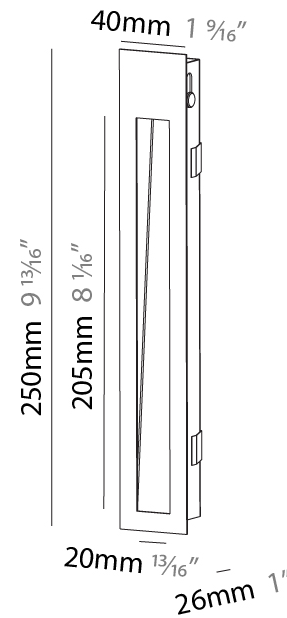

GENERAL

Series: Delight
Subseries: Delight String Wide
Brand: Prolight
Division: Architectural
Mounting Type: Recessed
Mounting Location: Wall
Subcategory: Step Light

PHYSICAL

Shape: Rectangle
Length (mm): 250
Length (in): 9 ¹³/₁₆
Width (mm): 40
Width (in): 1 ⁹/₁₆
Height (mm): 250
Depth (mm): 26
Height (in): 9 ¹³/₁₆
Depth (in): 1
Ceiling Thickness (mm): 10 / 12 / 15
Ceiling Thickness (in): 3/8 or 1/2 or 9/16
Min. Recessing Depth (mm): 30
Min. Recessing Depth (in): 1 ³/₁₆
Light Distribution: Asymmetric
Weight (kg): .83
Weight (lbs): 1.8
Fixture Finish: SSR / BKV / CWI / CRY / HAB / UFT / ITA / RUA / FTG / MYG / LOD / PUS / FRO / FUP / KIA / POP / BLS / SPG / MEY / GOH / GUM / CHC / COM / ABZ / JAG / OBR / MOS / ROR
Fixture Material: Aluminum
Cut-out Measurements: 240mm / 9 7/16" x 34mm / 1 5/16"

ELECTRICAL

Lamp Type: LED (Zhaga Standard)
Input Wattage (W): 2.2
Total Output Wattage (W): 2
Dimming: 0-10V Dimming / Phase Dimming (120Vac Only)
Driver Included: No
Driver Location: Remote
Driver Type: Constant Current - 120 / 277Vac
Driver Class: Class 2
Input Voltage (V): 120 - 277
Constant Current (MA): 700

LED

Number of LEDs: 1
Color Temperature (°K): 2700 / 3000 / 3500 / 4000
Max. Delivered Lumen (lm): 60 / 60 / 68 / 70
CRI: >90 CRI
Lamp Life (hrs): 50000

OPTICAL

RATINGS AND CERTIFICATIONS

Certified By: Certified for North American Standards
IP rating: IP20