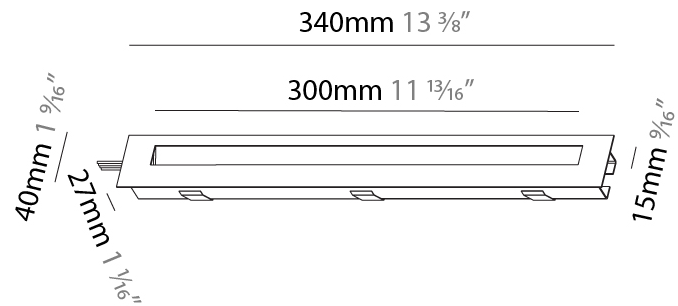

GENERAL

Series: Delight
Subseries: Delight String Step Wide
Brand: Prolicht
Division: Architectural
Mounting Type: Recessed
Mounting Location: Wall
Subcategory: Step Light

PHYSICAL

Shape: Rectangle
Length (mm): 340
Length (in): 13 3/8
Height (mm): 40
Depth (mm): 27
Height (in): 1 9/16
Depth (in): 1 1/16
Min. Recessing Depth (mm): 30
Min. Recessing Depth (in): 1 3/16
Light Distribution: Asymmetric
Weight (kg): 0.388
Weight (lbs): 0.854
Fixture Finish: SSR / BKV / CWI / CRY / HAB / UFT / ITA / RUA / FTG / MYG / LOD / PUS / FRO / FUP / KIA / POP / BLS / SPG / MEY / GOH / GUM / CHC / COM / ABZ / JAG / OBR / MOS / ROR
Fixture Material: Aluminum
Cut-out Measurements: 330mm / 13" x 34mm / 1 5/16"

ELECTRICAL

Lamp Type: LED (Zhaga Standard)
Input Wattage (W): 4
Total Output Wattage (W): 3.6
Dimming: 0-10V Dimming / Phase Dimming (120Vac Only)
Driver Included: No
Driver Location: Remote
Driver Type: Constant Voltage - 120 / 277Vac
Driver Class: Class 2
Input Voltage (V): 120 - 277
Output Voltage (V): 24

LED

Number of LEDs: 1
Color Temperature (°K): 3000 / 3500 / 5000
Max. Delivered Lumen (lm): 120
CRI: >80 CRI
Lamp Life (hrs): 50000

OPTICAL

RATINGS AND CERTIFICATIONS

Certified By: Certified for North American Standards
IP rating: IP20