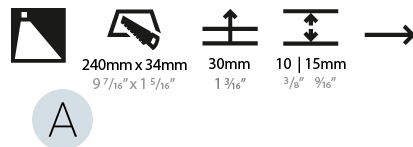

GENERAL

Series: Delight
Subseries: Delight String Wide
Brand: Prolight
Division: Architectural
Mounting Type: Recessed
Mounting Location: Wall
Subcategory: Step Light

PHYSICAL

Shape: Rectangle
Length (mm): 250
Length (in): 9 ¹³/₁₆
Width (mm): 40
Width (in): 1 ⁹/₁₆
Height (mm): 250
Depth (mm): 26
Height (in): 9 ¹³/₁₆
Depth (in): 1
Ceiling Thickness (mm): 10 / 12 / 15
Ceiling Thickness (in): 3/8 or 1/2 or 9/16
Min. Recessing Depth (mm): 30
Min. Recessing Depth (in): 1 ³/₁₆
Light Distribution: Asymmetric
Weight (kg): .83
Weight (lbs): 1.8
Fixture Finish: SSR / BKV / CWI / CRY / HAB / UFT / ITA / RUA / FTG / MYG / LOD / PUS / FRO / FUP / KIA / POP / BLS / SPG / MEY / GOH / GUM / CHC / COM / ABZ / JAG / OBR / MOS / ROR
Fixture Material: Aluminum
Cut-out Measurements: 240mm / 9 7/16" x 34mm / 1 5/16"

ELECTRICAL

Lamp Type: LED (Zhaga Standard)
Input Wattage (W): 2.2
Total Output Wattage (W): 2
Dimming: 0-10V Dimming / Phase Dimming (120Vac Only)
Driver Included: No
Driver Location: Remote
Driver Type: Constant Current - 120 / 277Vac
Driver Class: Class 2
Input Voltage (V): 120 - 277
Constant Current (MA): 700

LED

Number of LEDs: 1
Color Temperature (°K): 2700 / 3000 / 3500 / 4000
Max. Delivered Lumen (lm): 60 / 60 / 68 / 70
CRI: >90 CRI
Lamp Life (hrs): 50000

OPTICAL

RATINGS AND CERTIFICATIONS

Certified By: Certified for North American Standards
IP rating: IP20