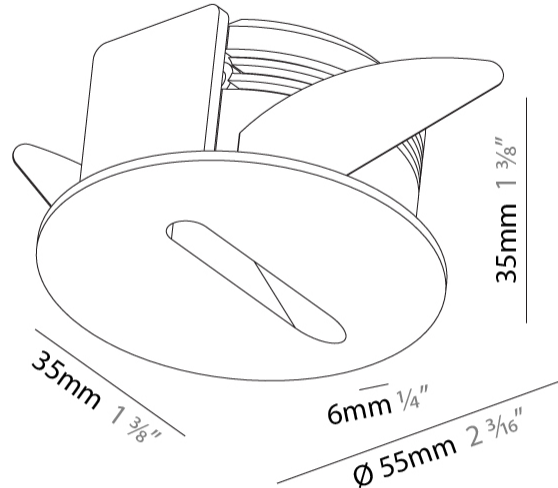

1. To build a product code in our configurator select the specify button on the base model # product page
2. To build a manual product code on this datasheet choose from the options listed below in blue font and add the suffix to the base model #

GENERAL

Series: Delight
Subseries: Delight Lollipop Round
Brand: Prolicht
Division: Architectural
Mounting Type: Recessed
Mounting Location: Wall
Subcategory: Step Light

PHYSICAL

Shape: Round
Diameter (mm): 55
Diameter (in): 2 ³/₁₆"
Depth (mm): 35
Depth (in): 1 ³/₈"
Ceiling Thickness (mm): 10 / 15
Min. Recessing Depth (mm): 40
Min. Recessing Depth (in): 1 ⁹/₁₆"
Light Distribution: Asymmetric
Weight (kg): 0.11
Weight (lbs): 0.25
Fixture Finish: SSR / BKV / CWI / CRY / HAB / UFT / ITA / RUA / FTG / MYG / LOD / PUS / FRO / FUP / KIA / POP / BLS / SPG / MEY / GOH / GUM / CHC / COM / ABZ / JAG / OBR / MOS / ROR
Fixture Material: Aluminum
Cut-out Measurements: Ø50mm / 1 15/16"

ELECTRICAL

Lamp Type: LED (Zhaga Standard)
Input Wattage (W): 2.2
Total Output Wattage (W): 2
Dimming: 0-10V Dimming / Phase Dimming (120Vac Only)
Driver Included: No
Driver Location: Remote
Driver Type: Constant Current - 120 / 277Vac
Input Voltage (V): 120 - 277
Constant Current (MA): 700

LED

Number of LEDs: 1
Color Temperature (°K): 2700 / 3000 / 4000
Max. Delivered Lumen (lm): 80 / 80 / 90
CRI: >90 CRI
Lamp Life (hrs): 50000

OPTICAL

RATINGS AND CERTIFICATIONS

Certified By: Certified for North American Standards
IP rating: IP20