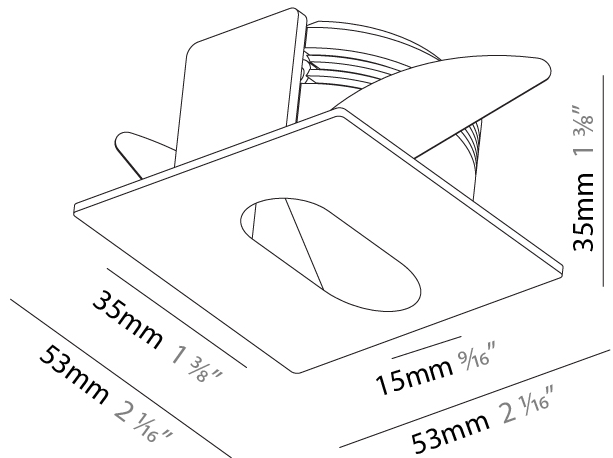

1. To build a product code in our configurator select the specify button on the base model # product page
2. To build a manual product code on this datasheet choose from the options listed below in blue font and add the suffix to the base model #

GENERAL

Series: Delight
Subseries: Delight Lollipop Square Wide
Brand: Prolicht
Division: Architectural
Mounting Type: Recessed
Mounting Location: Wall
Subcategory: Step Light

PHYSICAL

Shape: Square
Length (mm): 53
Length (in): 2 1/4
Height (mm): 53
Depth (mm): 35
Height (in): 2 1/4
Depth (in): 1 3/8
Min. Recessing Depth (mm): 40
Min. Recessing Depth (in): 1 9/16
Light Distribution: Asymmetric
Weight (kg): 0.11
Weight (lbs): 0.25
Fixture Finish: [SSR / BKV / CWI / CRY / HAB / UFT / ITA / RUA / FTG / MYG / LOD / PUS / FRO / FUP / KIA / POP / BLS / SPG / MEY / GOH / GUM / CHC / COM / ABZ / JAG / OBR / MOS / ROR](#)
Fixture Material: Aluminum

ELECTRICAL

Lamp Type: LED (Zhaga Standard)
Input Wattage (W): 2.2
Total Output Wattage (W): 2
Dimming: 0-10V Dimming / Phase Dimming (120Vac Only)
Driver Included: No
Driver Location: Remote
Driver Type: Constant Current - 120 / 277Vac
Input Voltage (V): 120 - 277
Constant Current (MA): 700

LED

Number of LEDs: 1
Color Temperature (°K): [2700 / 3000 / 4000](#)
Max. Delivered Lumen (lm): 150 / 160 / 170
CRI: >90 CRI
Lamp Life (hrs): 50000

OPTICAL

RATINGS AND CERTIFICATIONS

Certified By: Certified for North American Standards
IP rating: IP20