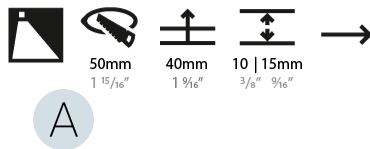

1. To build a product code in our configurator select the specify button on the base model # product page
2. To build a manual product code on this datasheet choose from the options listed below in blue font and add the suffix to the base model #

GENERAL

Series: Delight
Subseries: Delight Lollipop Round
Brand: Prolicht
Division: Architectural
Mounting Type: Recessed
Mounting Location: Wall
Subcategory: Step Light

PHYSICAL

Shape: Round
Diameter (mm): 55
Diameter (in): 2 ³/₁₆"
Depth (mm): 35
Depth (in): 1 ³/₈"
Ceiling Thickness (mm): 10 / 15
Min. Recessing Depth (mm): 40
Min. Recessing Depth (in): 1 ⁹/₁₆"
Light Distribution: Asymmetric
Weight (kg): 0.11
Weight (lbs): 0.25
Fixture Finish: SSR / BKV / CWI / CRY / HAB / UFT / ITA / RUA / FTG / MYG / LOD / PUS / FRO / FUP / KIA / POP / BLS / SPG / MEY / GOH / GUM / CHC / COM / ABZ / JAG / OBR / MOS / ROR
Fixture Material: Aluminum
Cut-out Measurements: Ø50mm / 1 15/16"

ELECTRICAL

Lamp Type: LED (Zhaga Standard)
Input Wattage (W): 2.2
Total Output Wattage (W): 2
Dimming: 0-10V Dimming / Phase Dimming (120Vac Only)
Driver Included: No
Driver Location: Remote
Driver Type: Constant Current - 120 / 277Vac
Input Voltage (V): 120 - 277
Constant Current (MA): 700

LED

Number of LEDs: 1
Color Temperature (°K): 2700 / 3000 / 4000
Max. Delivered Lumen (lm): 80 / 80 / 90
CRI: >90 CRI
Lamp Life (hrs): 50000

OPTICAL

RATINGS AND CERTIFICATIONS

Certified By: Certified for North American Standards
IP rating: IP20