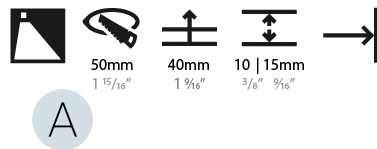

1. To build a product code in our configurator select the specify button on the base model # product page
2. To build a manual product code on this datasheet choose from the options listed below in blue font and add the suffix to the base model #

GENERAL

Series: Delight
Subseries: Delight Lollipop Square Wide
Brand: Prolicht
Division: Architectural
Mounting Type: Recessed
Mounting Location: Wall
Subcategory: Step Light

PHYSICAL

Shape: Square
Length (mm): 53
Length (in): 2 1/4
Height (mm): 53
Depth (mm): 35
Height (in): 2 1/4
Depth (in): 1 3/8
Min. Recessing Depth (mm): 40
Min. Recessing Depth (in): 1 9/16
Light Distribution: Asymmetric
Weight (kg): 0.11
Weight (lbs): 0.25
Fixture Finish: [SSR / BKV / CWI / CRY / HAB / UFT / ITA / RUA / FTG / MYG / LOD / PUS / FRO / FUP / KIA / POP / BLS / SPG / MEY / GOH / GUM / CHC / COM / ABZ / JAG / OBR / MOS / ROR](#)
Fixture Material: Aluminum

ELECTRICAL

Lamp Type: LED (Zhaga Standard)
Input Wattage (W): 2.2
Total Output Wattage (W): 2
Dimming: 0-10V Dimming / Phase Dimming (120Vac Only)
Driver Included: No
Driver Location: Remote
Driver Type: Constant Current - 120 / 277Vac
Input Voltage (V): 120 - 277
Constant Current (MA): 700

LED

Number of LEDs: 1
Color Temperature (°K): [2700 / 3000 / 4000](#)
Max. Delivered Lumen (lm): 150 / 160 / 170
CRI: >90 CRI
Lamp Life (hrs): 50000

OPTICAL

RATINGS AND CERTIFICATIONS

Certified By: Certified for North American Standards
IP rating: IP20