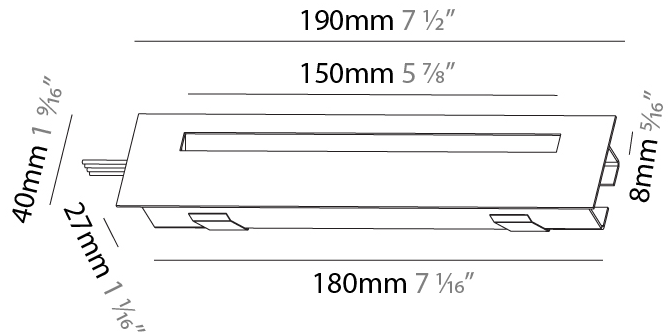

GENERAL

Series: Delight
Subseries: Delight String Step
Brand: Prolicht
Division: Architectural
Mounting Type: Recessed
Mounting Location: Wall
Subcategory: Step Light

PHYSICAL

Shape: Rectangle
Length (mm): 190
Length (in): 7 1/2
Height (mm): 40
Depth (mm): 27
Height (in): 1 9/16
Depth (in): 1 1/16
Ceiling Thickness (mm): 10 / 12 / 15
Ceiling Thickness (in): 3/8 or 1/2 or 9/16
Min. Recessing Depth (mm): 30
Min. Recessing Depth (in): 1 3/16
Light Distribution: Asymmetric
Weight (kg): 0.208
Weight (lbs): 0.4576
Fixture Finish: SSR / BKV / CWI / CRY / HAB / UFT / ITA / RUA / FTG / MYG / LOD / PUS / FRO / FUP / KIA / POP / BLS / SPG / MEY / GOH / GUM / CHC / COM / ABZ / JAG / OBR / MOS / ROR
Fixture Material: Aluminum
Cut-out Measurements: 140mm / 5 1/2" x 34mm / 1 5/16"

ELECTRICAL

Lamp Type: LED (Zhaga Standard)
Input Wattage (W): 2.2
Total Output Wattage (W): 2
Dimming: 0-10V Dimming / Phase Dimming (120Vac Only)
Driver Included: No
Driver Location: Remote
Driver Type: Constant Voltage - 120 / 277Vac
Driver Class: Class 2
Input Voltage (V): 120 - 277
Output Voltage (V): 24

LED

Number of LEDs: 1
Color Temperature (°K): 3000 / 3500 / 5000
Max. Delivered Lumen (lm): 60
CRI: >80 CRI
Lamp Life (hrs): 50000

OPTICAL

RATINGS AND CERTIFICATIONS

Certified By: Certified for North American Standards
IP rating: IP20

PROJECT
TYPE
SPECIFIER
QUANTITY
DATE