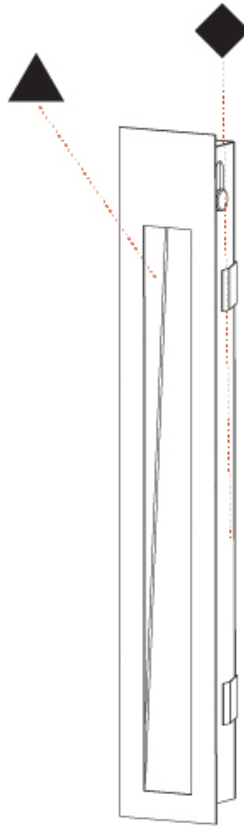

GENERAL

Series: Delight
 Subseries: Delight String Wide
 Brand: Prolight
 Division: Architectural
 Mounting Type: Recessed
 Mounting Location: Wall
 Subcategory: Step Light

PHYSICAL

Shape: Rectangle
 Length (mm): 250
 Length (in): 9 ¹³/₁₆
 Width (mm): 40
 Width (in): 1 ⁹/₁₆
 Height (mm): 250
 Depth (mm): 26
 Height (in): 9 ¹³/₁₆
 Depth (in): 1
 Ceiling Thickness (mm): 10 / 12 / 15
 Ceiling Thickness (in): 3/8 or 1/2 or 9/16
 Min. Recessing Depth (mm): 30
 Min. Recessing Depth (in): 1 ³/₁₆
 Light Distribution: Asymmetric
 Weight (kg): .83
 Weight (lbs): 1.8
 Fixture Finish: SSR / BKV / CWI / CRY / HAB / UFT / ITA / RUA / FTG / MYG / LOD / PUS / FRO / FUP / KIA / POP / BLS / SPG / MEY / GOH / GUM / CHC / COM / ABZ / JAG / OBR / MOS / ROR
 Fixture Material: Aluminum
 Cut-out Measurements: 240mm / 9 7/16" x 34mm / 1 5/16"

DELIGHT STRING WIDE RECESSED

A35699-

PROJECT

TYPE

SPECIFIER

QUANTITY

DATE

A