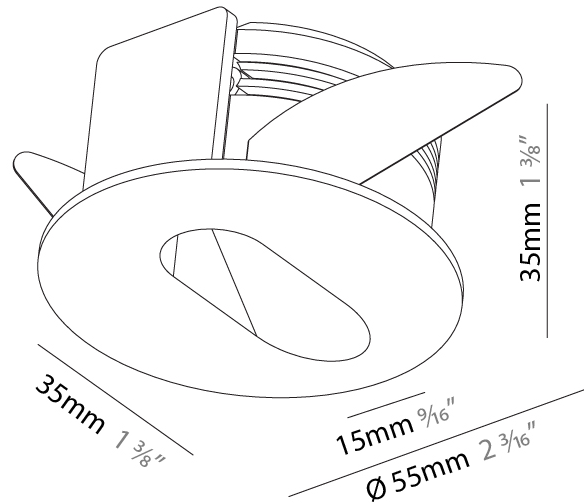

1. To build a product code in our configurator select the specify button on the base model # product page
2. To build a manual product code on this datasheet choose from the options listed below in blue font and add the suffix to the base model #

GENERAL

Series: Delight
Subseries: Delight Lollipop Round Wide
Brand: Prolicht
Division: Architectural
Mounting Type: Recessed
Mounting Location: Wall
Subcategory: Step Light

PHYSICAL

Shape: Round
Diameter (mm): 55
Diameter (in): 2 3/16
Depth (mm): 35
Depth (in): 1 3/8
Min. Recessing Depth (mm): 40
Min. Recessing Depth (in): 1 9/16
Light Distribution: Asymmetric
Weight (kg): 0.11
Weight (lbs): 0.25
Fixture Finish: [SSR / BKV / CWI / CRY / HAB / UFT / ITA / RUA / FTG / MYG / LOD / PUS / FRO / FUP / KIA / POP / BLS / SPG / MEY / GOH / GUM / CHC / COM / ABZ / JAG / OBR / MOS / ROR](#)
Fixture Material: Aluminum

ELECTRICAL

Lamp Type: LED (Zhaga Standard)
Input Wattage (W): 2.2
Total Output Wattage (W): 2
Dimming: 0-10V Dimming / Phase Dimming (120Vac Only)
Driver Included: No
Driver Location: Remote
Driver Type: Constant Current - 120 / 277Vac
Input Voltage (V): 120 - 277
Constant Current (MA): 700

LED

Number of LEDs: 1
Color Temperature (°K): [2700 / 3000 / 4000](#)
Max. Delivered Lumen (lm): 150 / 160 / 170
CRI: >90 CRI
Lamp Life (hrs): 50000

OPTICAL

RATINGS AND CERTIFICATIONS

Certified By: Certified for North American Standards
IP rating: IP20