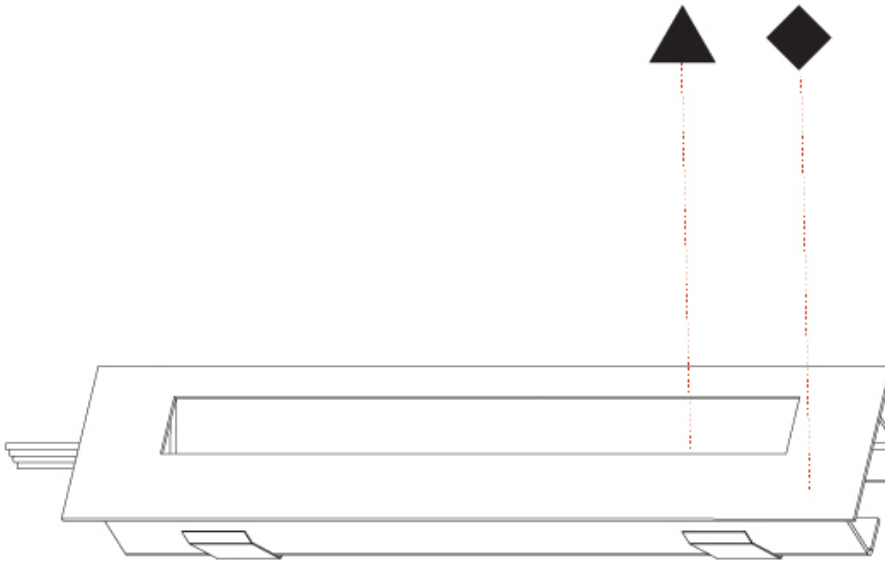

DELIGHT STRING STEP WIDE RECESSED

A35702-

PROJECT _____

TYPE _____

SPECIFIER _____

QUANTITY _____

DATE _____