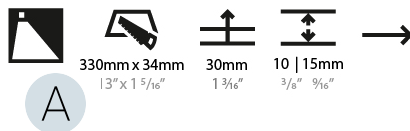

GENERAL

Series: Delight
Subseries: Delight String Step Wide
Brand: Prolicht
Division: Architectural
Mounting Type: Recessed
Mounting Location: Wall
Subcategory: Step Light

PHYSICAL

Shape: Rectangle
Length (mm): 340
Length (in): 13 3/8
Height (mm): 40
Depth (mm): 27
Height (in): 1 9/16
Depth (in): 1 1/16
Min. Recessing Depth (mm): 30
Min. Recessing Depth (in): 1 3/16
Light Distribution: Asymmetric
Weight (kg): 0.388
Weight (lbs): 0.854
Fixture Finish: SSR / BKV / CWI / CRY / HAB / UFT / ITA / RUA / FTG / MYG / LOD / PUS / FRO / FUP / KIA / POP / BLS / SPG / MEY / GOH / GUM / CHC / COM / ABZ / JAG / OBR / MOS / ROR
Fixture Material: Aluminum
Cut-out Measurements: 330mm / 13" x 34mm / 1 5/16"

ELECTRICAL

Lamp Type: LED (Zhaga Standard)
Input Wattage (W): 4
Total Output Wattage (W): 3.6
Dimming: 0-10V Dimming / Phase Dimming (120Vac Only)
Driver Included: No
Driver Location: Remote
Driver Type: Constant Voltage - 120 / 277Vac
Driver Class: Class 2
Input Voltage (V): 120 - 277
Output Voltage (V): 24

LED

Number of LEDs: 1
Color Temperature (°K): 3000 / 3500 / 5000
Max. Delivered Lumen (lm): 120
CRI: >80 CRI
Lamp Life (hrs): 50000

OPTICAL

RATINGS AND CERTIFICATIONS

Certified By: Certified for North American Standards
IP rating: IP20